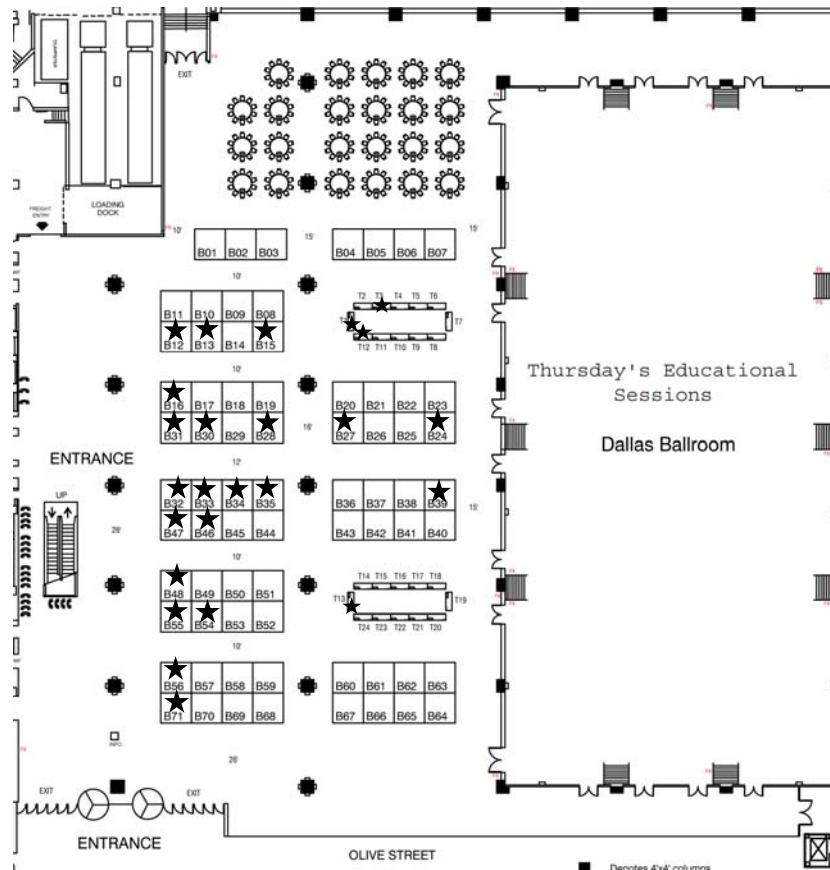

Multifamilypro's Brainstorming Sessions™ 2010

September 15-17, 2010

Show Date: September 16, 2010

Sheraton Dallas Hotel • Dallas, TX

B= 6' x 10' Booth
T= 6' x 2' Tabletop

BOOTHS

- B01
- B02
- B03
- B04
- B05
- B06
- B07
- B08
- B09
- B10
- B11
- B12 Rent.com
- B13 Rent.com
- B14
- B15 DeNyse Signs
- B16 Welcome Home America
- B17
- B18
- B19
- B20
- B21
- B22
- B23
- B24 Ellipse Communications Inc.
- B25
- B26
- B27 RealPage Inc.
- B28 CallSource
- B29
- B30 For Rent Media Solutions™
- B31 For Rent Media Solutions™
- B32 Level One
- B33 Level One