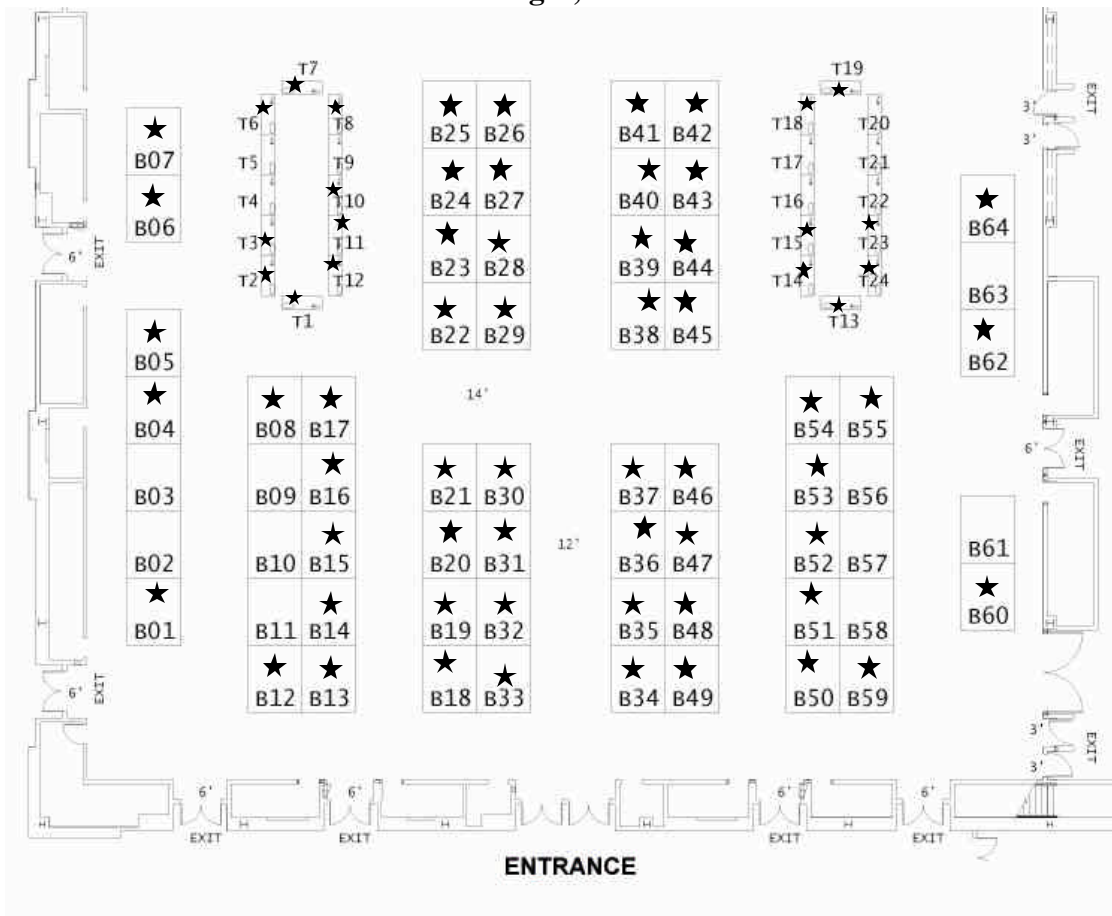

Multifamilypro's Brainstorming Sessions™ 2008

November 19-21, 2008

Show Date: November 20th

Rio All-Suite Hotel & Casino

Las Vegas, Nevada

B= 6' x 10' Booth

T= 6' x 2' Tabletop

BOOTHS